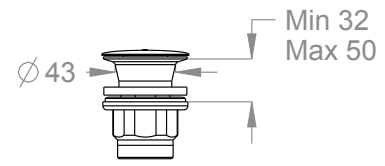

## 04.1005.2

Pop-up drain 1 1/4", Clic/Clac round plug type in stainless steel, with overflow.