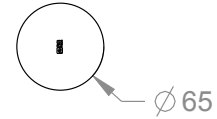

## 04.1005.2

Pop-up drain 1 1/4", Clic/Clac round plug type in stainless steel, with overflow.