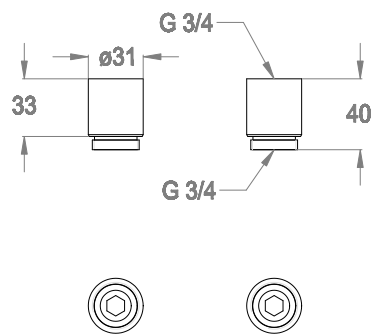

Extension kit for wall-mounted bath and shower mixer (Melrose, Canterbury, Alison).

**Available finishings**

**Chrome**

**Black to White**

**Brushed**

**Matt Luxe**

**Golden**

**Matt Golden**

**Technical details**

Item requiring a wall installation.