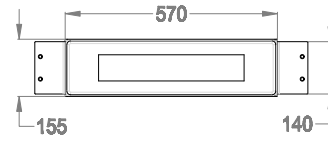

05.0081.0

Assembly system for deck-mounted bath mixer with deck fixing.

Available finishings

Raw Brass

05.00
Raw Brass

Technical details

Item requiring a deck installation.