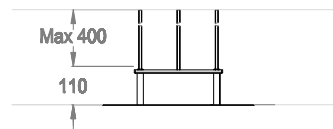

Built-in part for ceiling-mounted shower head.

Available finishings

Natural Colour

00.00
Natural Colour

Technical details

Item that requires false ceiling.