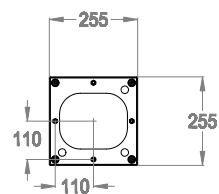

Built-in part for ceiling-mounted shower head.

Available finishings

Natural Colour

00.00
Natural Colour

Technical details

Item that requires false ceiling.