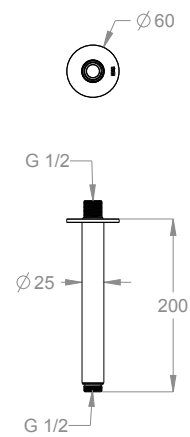

05.5402.2

Ceiling-mounted shower arm, 200 mm high.

Available finishings

Stainless Steel

50.00
Stainless Steel

Technical details

Item requiring a ceiling installation.