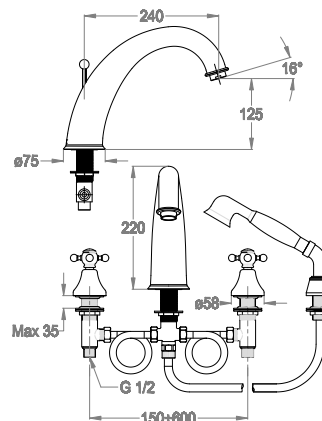

Four-hole deck-mounted bath mixer with diverter and shower set.

**Available finishings**

**Chrome**

10.00  
Chrome

**Black to White**

28.00  
Burning Black

36.00  
Dark Graphite

38.00  
Warm Grey

0360220

Hand shower code nr.

0500706

Item with ceramic disc cartridge 180°.

0590405

Length of the anti-torsion double-crimped  
brass hose.

L=1500