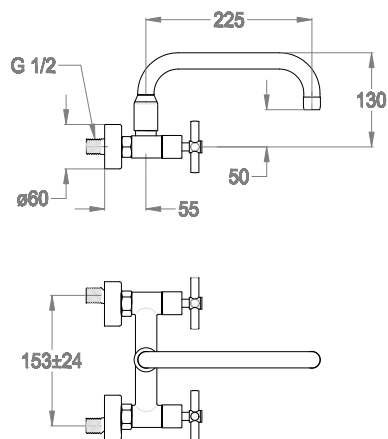

Wall-mounted two-handle sink mixer with swivel spout, center distance 225 mm.

Available finishings

Chrome

10.00
Chrome

Technical details

Item requiring a wall installation.

Item equipped with aerator.

0360211

Item with ceramic disc cartridge 180°.

0590405

Water saving item.

6 L/min

Item equipped with swivel water spout.