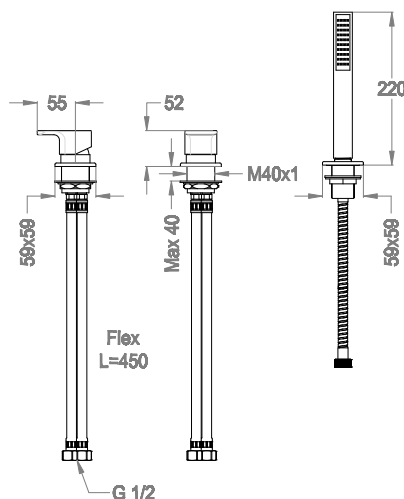

Three-hole deck-mounted bath mixer with diverter and shower set, without spout.

Available finishings

Chrome

Black to White

Brushed

Matt Luxe

Matt Golden

Technical details

-  Item requiring a deck installation.
-  Hand shower code nr.
0500713
-  Item equipped with Fast&Easy Clean anti-limescale nozzle system for removing limescale with a simple hand gesture.
-  Item equipped with ceramic disc cartridge.
0590538
-  Item equipped with diverter cartridge.
0590540
-  Length of the anti-torsion double-crimped brass hose.
L=1500