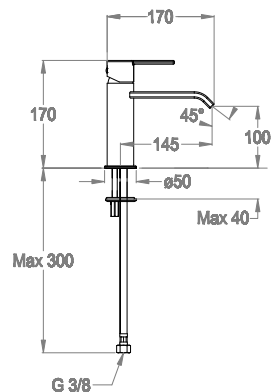

Wash basin mixer, 170 mm high, center distance 145 mm long, without pop-up drain and hole for pull-rod.

Available finishings

Chrome

Black to White

Brushed

Matt Luxe

Matt Golden

Technical details