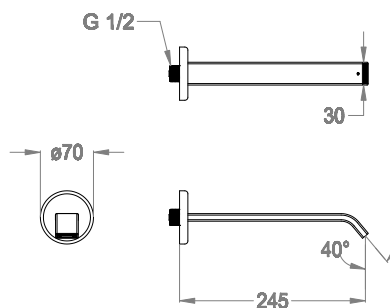

Wall-mounted water spout 1/2", center distance 245 mm long.