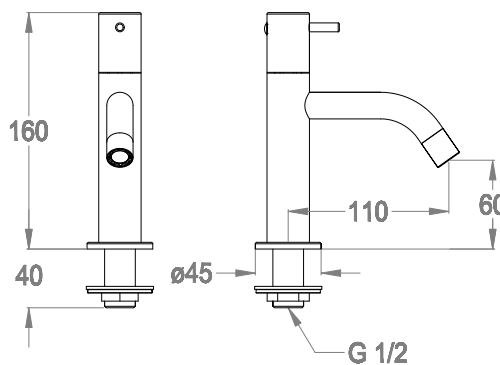

Basin pillar tap.

Available finishings

Chrome

Black to White

Brushed

Matt Luxe

Matt Golden

Technical details