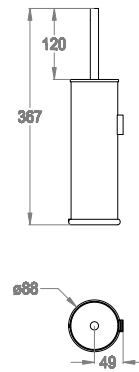

Wall-mounted brush holder.

Available finishings

Chrome

10.00
Chrome

Black to White

28.00
Burning Black

36.00
Dark Graphite

38.00
Warm Grey