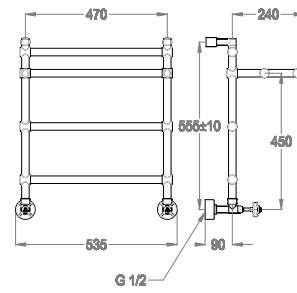

Water fixed towel heating rail, 555 mm high, center distance 470 mm long, with towel holder.

Available finishings

Chrome

10.00
Chrome

Technical details

Item requiring a wall installation.

Watt

Heat output of the item in Watts.

175

BTU/h

Heat output of the item in BTU/h.

597

Kcal/h

Heat output of item in Kcal/h.

151