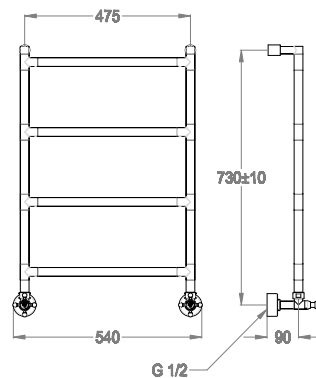

SC.ME03.B

Water fixed towel heating rail, 730 mm high, center distance 475 mm long.

Available finishings

Chrome

10.00
Chrome

Technical details

Item requiring a wall installation.

Heat output of the item in Watts.

154

Heat output of the item in BTU/h.

525

Heat output of item in Kcal/h.

132