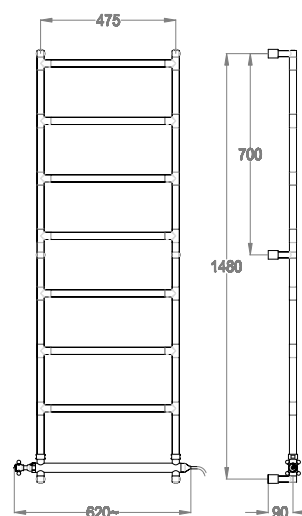

SC.ME14.B

Electric fixed towel heating rail, 1480 mm high, center distance 475 mm long.

Available finishings

Chrome

10.00
Chrome

Technical details

Item requiring a wall installation.

Watt

Heat output of the item in Watts.

316

BTU/h

Heat output of the item in BTU/h.

1078

Kcal/h

Heat output of item in Kcal/h.

172