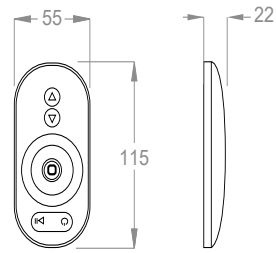

## 05.0102.0

RGB LED control kit for shower head, complete with remote control.