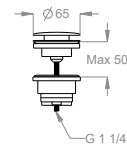

05.1007.1

Always open drain 1" 1/4 in stainless steel.

Available finishings

Stainless Steel

50.00
Stainless Steel