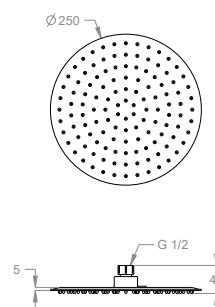

Stainless steel shower head, ø 250 mm, WITH SAFETY VALVE.

**Available finishings**

**Chrome**

10.00  
Chrome

**Technical details**

Size of the round/oval shower head.

ø 250

Number of nozzles of the shower head.

126

Item equipped with Fast&Easy Clean anti-limescale nozzle system for removing limescale with a simple hand gesture.

Water saving item.

9 L/min