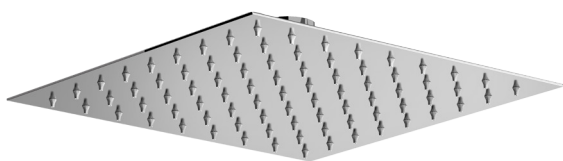

Stainless steel shower head, 250x250 mm, WITH SAFETY VALVE.

Available finishings

Chrome

10.00
Chrome

Technical details

Size of the square shower head.

250x250

Number of nozzles of the shower head.

81

Item equipped with Fast&Easy Clean anti-limescale nozzle system for removing limescale with a simple hand gesture.

Water saving item.

9 L/min