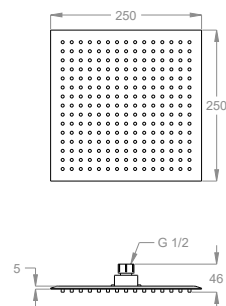

Stainless steel shower head, 250x250 mm, WITH SAFETY VALVE.

Available finishings

Chrome

10.00
Chrome

Technical details

Size of the square shower head.

250x250

Number of nozzles of the shower head.

81

Item equipped with Fast&Easy Clean anti-limescale nozzle system for removing limescale with a simple hand gesture.

Water saving item.

9 L/min