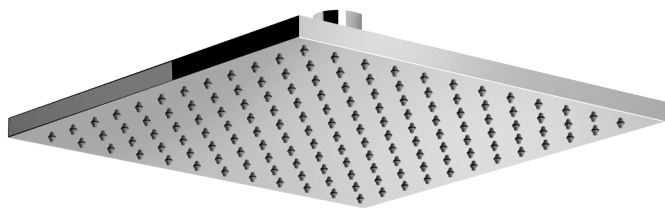

Inspectable shower head in brass 300x300 mm.