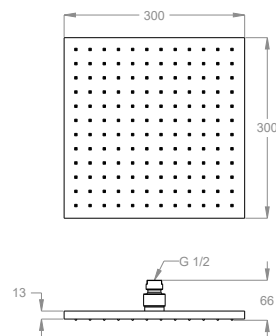

Inspectable shower head in brass 300x300 mm.