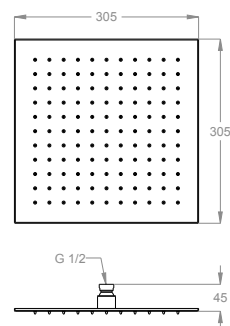

Shower head 305x305 mm.

Available finishings

Stainless Steel

50.00
Stainless Steel

Technical details

Size of the square shower head.

305x305

Item equipped with Fast&Easy Clean anti-limescale nozzle system for removing limescale with a simple hand gesture.