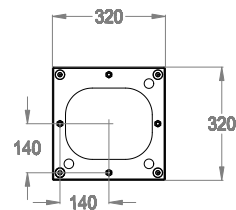

Built-in part for ceiling-mounted shower head.

Available finishings

Natural Colour

00.00
Natural Colour

Technical details

Item that requires false ceiling.