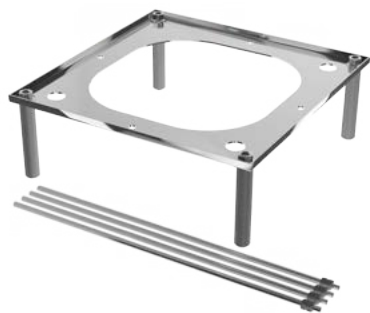

Built-in part for ceiling-mounted shower head.

Available finishings

Natural Colour

00.00
Natural Colour

Technical details

Item that requires false ceiling.