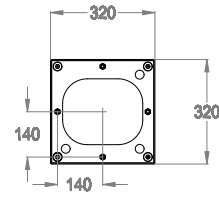

Built-in part for ceiling-mounted shower head.

Available finishings

Natural Colour

00.00
Natural Colour

Technical details

Item that requires false ceiling.