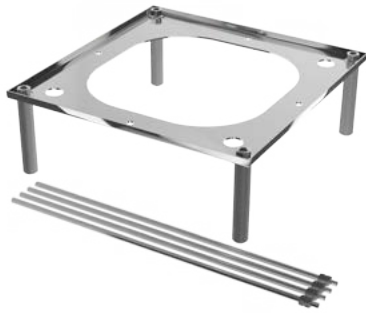

Built-in part for ceiling-mounted shower head.

Available finishings

Natural Colour

00.00
Natural Colour

Technical details

Item that requires false ceiling.