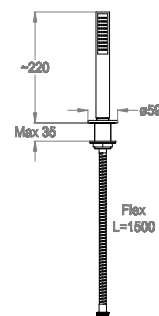

Deck-mounted hand shower.

Available finishings

Chrome

Black to White

Brushed

Matt Luxe

Matt Golden

Special Outfits

Technical details