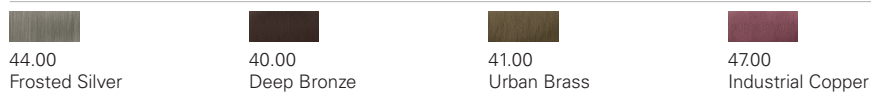

Deck-mounted hand shower.

Available finishings

Chrome

Black to White

Brushed

Matt Luxe

Matt Golden

Special Outfits