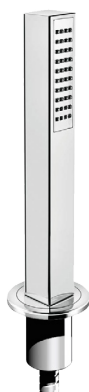

Deck-mounted hand shower.

Available finishings

Chrome

Black to White

Brushed

Matt Luxe

Matt Golden

Special Outfits