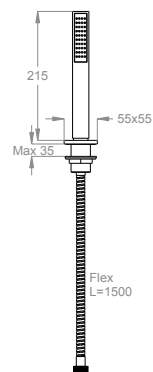

Deck-mounted hand shower.

Available finishings

Chrome

10.00
Chrome

Black to White

28.00
Burning Black

36.00
Dark Graphite

38.00
Warm Grey

Water inlet.

G 1/2 (F)

Hand shower code nr.

0500713

Item equipped with Fast&Easy Clean anti-limescale nozzle system for removing limescale with a simple hand gesture.

Length of the anti-torsion double-crimped brass hose.