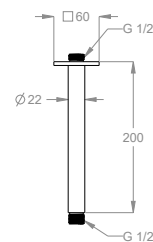

Ceiling-mounted shower arm, 200 mm high.

Available finishings

Chrome

10.00
Chrome

Black to White

28.00
Burning Black

36.00
Dark Graphite

38.00
Warm Grey