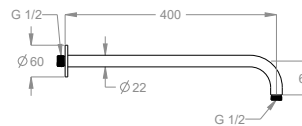

Wall-mounted shower arm, 400 mm long.

**Available finishings**

**Chrome**

10.00  
Chrome

**Black to White**

28.00  
Burning Black

36.00  
Dark Graphite

38.00  
Warm Grey