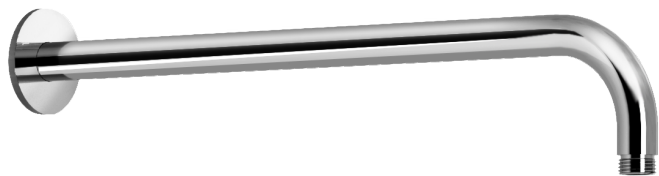

Wall-mounted shower arm, 400 mm long.

**Available finishings**

**Chrome**

10.00  
Chrome

**Black to White**

28.00  
Burning Black

36.00  
Dark Graphite

38.00  
Warm Grey

31.00  
Icy Grey

33.00  
Light Sand

20.01  
White Chalk

**Brushed**

44.00  
Frosted Silver

40.00  
Deep Bronze

41.00  
Urban Brass

47.00  
Industrial Copper

**Matt Luxe**

60.00  
Ravishing Gold

61.00  
Gentle Copper

62.00  
Sparkling Silver

63.00  
Royal Black

64.00  
Silky Rose

**Matt Golden**

43.00  
Matt Majestic Gold