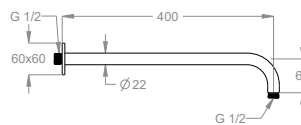

Wall-mounted shower arm, 400 mm long.

Available finishings

Chrome

10.00
Chrome

Black to White

28.00
Burning Black

36.00
Dark Graphite

38.00
Warm Grey