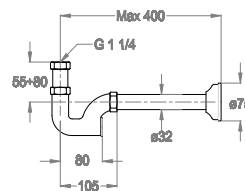

Basin trap.

Available finishings

Chrome

Black to White

Brushed

Matt Luxe

Golden

Matt Golden