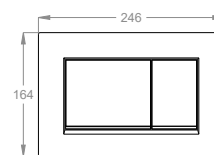

WC flush plate (compatible with Geberit Sigma 8 and Sigma 12 models), with square buttons.

Available finishings

Black to White

					
28.00 Burning Black	36.00 Dark Graphite	38.00 Warm Grey	31.00 Icy Grey	33.00 Light Sand	20.01 White Chalk