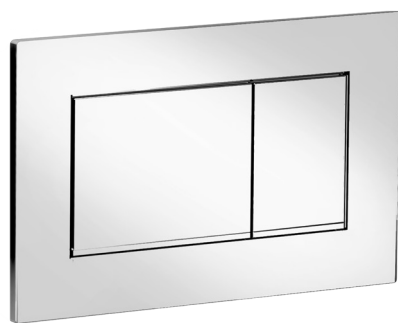

WC flush plate (compatible with Geberit Sigma 8 and Sigma 12 models), with square buttons.

Available finishings

Black to White

					
28.00 Burning Black	36.00 Dark Graphite	38.00 Warm Grey	31.00 Icy Grey	33.00 Light Sand	20.01 White Chalk

Brushed

			
44.00 Frosted Silver	40.00 Deep Bronze	41.00 Urban Brass	47.00 Industrial Copper

Matt Luxe

				
60.00 Ravishing Gold	61.00 Gentle Copper	62.00 Sparkling Silver	63.00 Royal Black	64.00 Silky Rose