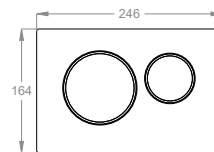

WC flush plate (compatible with Geberit Sigma 8 and Sigma 12 models), with round buttons.

**Available finishings**

**Black to White**

					
28.00 Burning Black	36.00 Dark Graphite	38.00 Warm Grey	31.00 Icy Grey	33.00 Light Sand	20.01 White Chalk