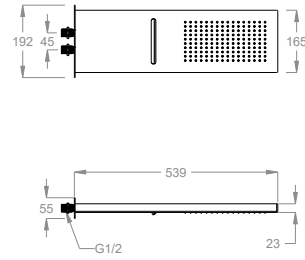

Wall-mounted stainless steel multifunctional shower head 539x165 mm, with rain and cascade jets.

Available finishings

Chrome

10.00
Chrome

Black to White

28.00
Burning Black

36.00
Dark Graphite

38.00
Warm Grey

Water inlet.

G 1/2 x2

Number of nozzles of the shower head.

160

Item equipped with Fast&Easy Clean anti-limescale nozzle system for removing limescale with a simple hand gesture.

Water saving item.

10 L/min