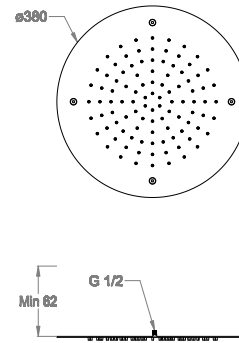

External part for built-in ceiling-mounted stainless steel shower head  $\varnothing$  380 mm.

**Available finishings**

**Chrome**

10.00  
Chrome

**Black to White**

28.00  
Burning Black

36.00  
Dark Graphite

Item that requires false ceiling.

$\varnothing$  380

Size of the round/oval shower head.

102

Number of nozzles of the shower head.

Item equipped with Fast&Easy Clean anti-limescale nozzle system for removing limescale with a simple hand gesture.