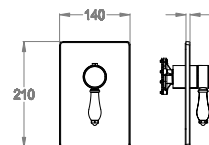

External part for wall-mounted built-in thermostatic shower mixer with stop valve.

Available finishings

Chrome

10.00
Chrome

Chrome & Black Ceramic

10.08
Chrome & Black Ceramic

Black to White

28.00
Burning Black