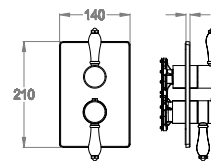

External part for wall-mounted built-in thermostatic shower mixer with stop valve and two-way diverter.

Available finishings

Chrome

10.00
Chrome

Chrome & Black Ceramic

10.08
Chrome & Black Ceramic

Black to White