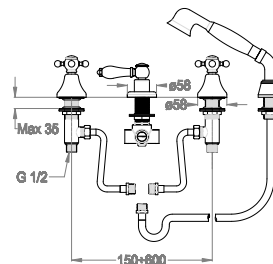

Four-hole deck-mounted bath mixer with diverter and shower set, without spout.

**Available finishings**

**Chrome**

10.00  
Chrome

**Chrome & Black Ceramic**

10.08  
Chrome & Black Ceramic

**Black to White**

**Technical details**

Item requiring a deck installation.

Hand shower code nr.

0500706

Item with ceramic disc cartridge 180°.

0590405

Item equipped with diverter cartridge.

0590572

Item with one inlet and two outlets.

Length of the anti-torsion double-crimped brass hose.

L=1500