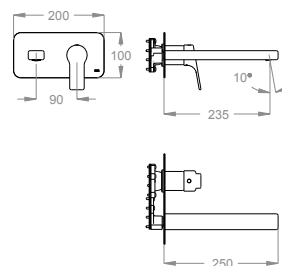

External part for wall-mounted built-in basin mixer with plate, 250 mm long, center distance 235 mm long.

Available finishings

Chrome

10.00
Chrome

Black to White

28.00
Burning Black

36.00
Dark Graphite

38.00
Warm Grey