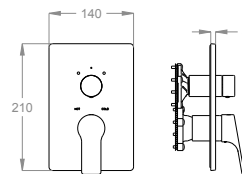

External part for wall-mounted built-in shower mixer with two-way diverter.

Available finishings

Chrome

10.00
Chrome

Black to White

28.00
Burning Black

36.00
Dark Graphite

38.00
Warm Grey