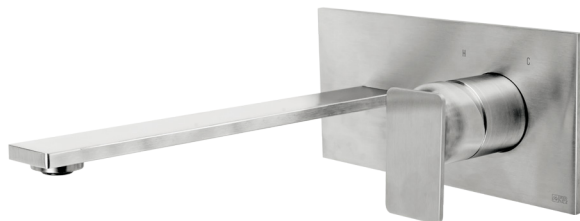

External part for wall-mounted built-in basin mixer with plate, 255 mm long, center distance 235 mm long.

Available finishings

Stainless Steel

50.00
Stainless Steel

Stainless Steel + Corian®

50.20
Stainless Steel + Glacier
White Corian®

50.28
Stainless Steel + Deep
Nocturne Corian®

Technical details

Item requiring a wall installation.

Item equipped with cache aerator.

0500473

Item equipped with ceramic disc cartridge.

0590576

Water saving item.