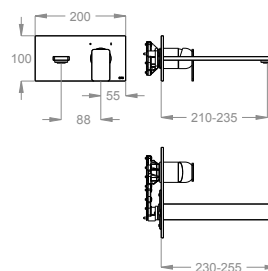

External part for wall-mounted built-in basin mixer with plate, 255 mm long, center distance 235 mm long.

Available finishings

Stainless Steel

50.00
Stainless Steel

Stainless Steel + Corian®

50.20
Stainless Steel + Glacier
White Corian®

50.28
Stainless Steel + Deep
Nocturne Corian®

Technical details

Item requiring a wall installation.

Item equipped with cache aerator.

0500473

Item equipped with ceramic disc cartridge.

0590576

Water saving item.