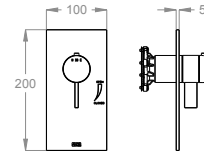

External part for wall-mounted built-in thermostatic shower mixer with stop valve.