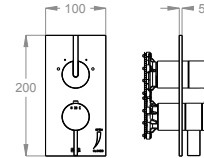

External part for wall-mounted built-in thermostatic shower mixer with stop valve and three-way diverter.

Available finishings

Stainless Steel

50.00
Stainless Steel

Technical details

Item requiring a wall installation.

Thermo

Thermostatic item.

0590581

Item with thermostatic cartridge.

0590577

Item equipped with diverter cartridge.

Item with two inlets and three outlets.

EN 1111