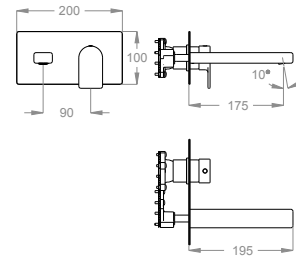

External part for wall-mounted built-in basin mixer with plate, 195 mm long, center distance 175 mm long.

Available finishings

Chrome

10.00
Chrome

Black to White

28.00
Burning Black

36.00
Dark Graphite

38.00
Warm Grey