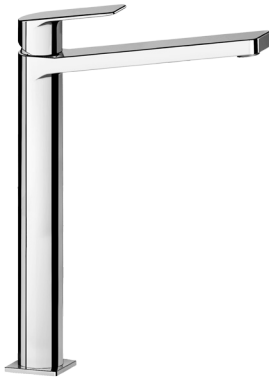

Wash basin mixer, 300 mm high, center distance 175 mm long, WITHOUT POP-UP DRAIN.

**Available finishings**

**Chrome**

10.00  
Chrome

**Black to White**

28.00  
Burning Black

36.00  
Dark Graphite

38.00  
Warm Grey

31.00  
Icy Grey

33.00  
Light Sand

20.01  
White Chalk

**Brushed**

44.00  
Frosted Silver

40.00  
Deep Bronze

41.00  
Urban Brass

47.00  
Industrial Copper

**Matt Luxe**

60.00  
Ravishing Gold

61.00  
Gentle Copper

62.00  
Sparkling Silver

63.00  
Royal Black

64.00  
Silky Rose

**Matt Golden**

43.00  
Matt Majestic Gold