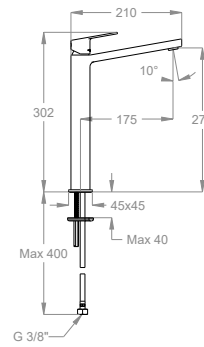

Wash basin mixer, 300 mm high, center distance 175 mm long, WITHOUT POP-UP DRAIN.

**Available finishings**

**Chrome**

10.00  
Chrome

**Black to White**

28.00  
Burning Black

36.00  
Dark Graphite

38.00  
Warm Grey