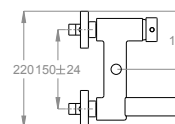

Wall-mounted bath mixer with diverter and flex hose connection.

Available finishings

Chrome

10.00
Chrome

Black to White

28.00
Burning Black

36.00
Dark Graphite

38.00
Warm Grey