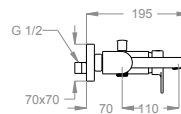

Wall-mounted bath mixer with diverter and flex hose connection.

Available finishings

Chrome

10.00
Chrome

Black to White

28.00
Burning Black

36.00
Dark Graphite

38.00
Warm Grey