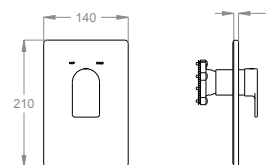

External part for wall-mounted built-in one-way shower mixer.