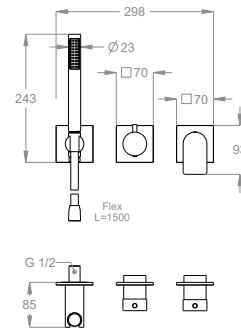

External part for wall-mounted built-in shower mixer with two-way diverter for horizontal installation, top outlet and hand shower set.