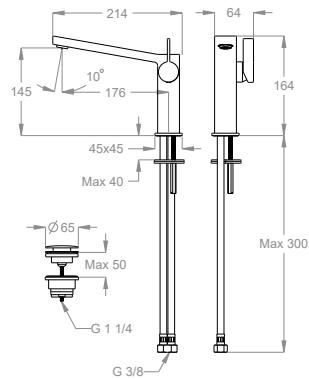

Wash basin mixer, 164 mm high, center distance 176 mm long, WITH CLIC/CLAC POP-UP DRAIN.

**Available finishings**

**Chrome**

10.00  
Chrome

**Black to White**

28.00  
Burning Black

36.00  
Dark Graphite

38.00  
Warm Grey