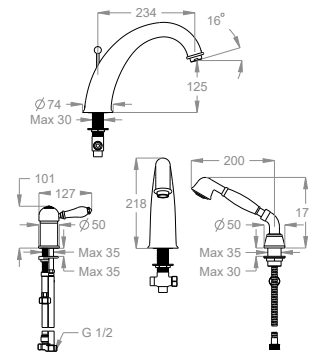

Three-hole deck-mounted bath mixer with diverter and shower set.

**Available finishings**

**Chrome**

10.00  
Chrome

**Chrome & Black Ceramic**

10.08  
Chrome & Black Ceramic

**Black to White**

28.00  
Burning Black

Item requiring a deck installation.

Item equipped with aerator.

0360220

Hand shower code nr.

0500705

Item equipped with ceramic disc cartridge.

0590538

Length of the anti-torsion double-crimped brass hose.

L=1500