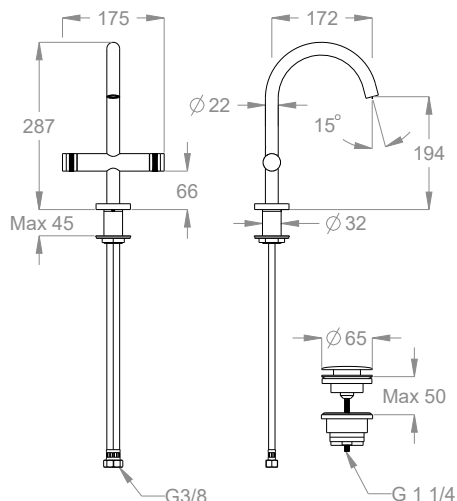

One-hole wash basin mixer, 287 mm high, center distance 172 mm long, WITH CLIC/CLAC POP-UP DRAIN.

Available finishings

Chrome + Black to White

- 10.21 Chrome + White Chalk
- 10.27 Chrome + Burning Black

Black to White + Chrome

Item equipped with flex hoses.

Item with ceramic disc cartridge 90°.

0590408-9

Water saving item.

6 L/min

Item equipped with clic/clac pop-up drain.

0410050