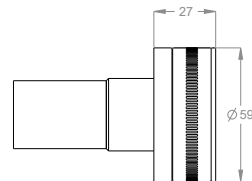

External part for wall-mounted built-in straight stop COLD.